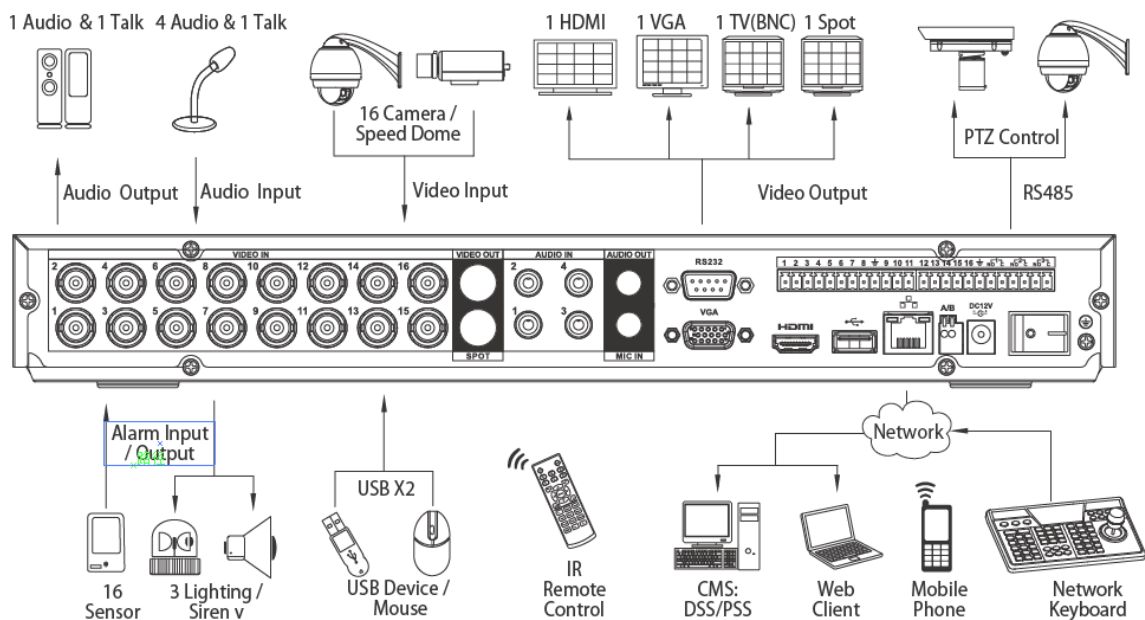

DH-DVR5204/5208/5216A

Network	
Ethernet	RJ-45 port (10/100M/1000M)
Network Functions	HTTP, IPv4/IPv6, TCP/IP, UPNP, RTSP, UDP, SMTP, NTP, DHCP, DNS, PPPOE, DDNS, FTP, IP Filter, Alarm Server, SNMP, P2P
Max. User Access	128 users
Smart Phone	iPhone, iPad, Android, Windows Phone
Storage	
Internal HDD	2 SATA ports, up to 8TB
Auxiliary Interface	
USB Interface	2 ports (1 Rear), USB2.0
RS232	1 port, For PC communication & Keyboard
RS485	1 port, For PTZ control
General	
Power Supply	DC12V/ 3.3A
Power Consumption	15W(without HDD)
Working Environment	-10°C ~ +55°C/10%~90%RH/86~106kpa
Dimension(W×D×H)	1U, 375mm×285mm×55mm
Weight	2.35KG(without HDD)

System Connection

* Takes DVR5216A as an example

Dahua Technology Co., Ltd.

1199' BinAn Road, Binjiang District, Hangzhou, China

Tel: +86-571-87688883

Fax: +86-571-87688815

Email: overseas@dahuatech.com