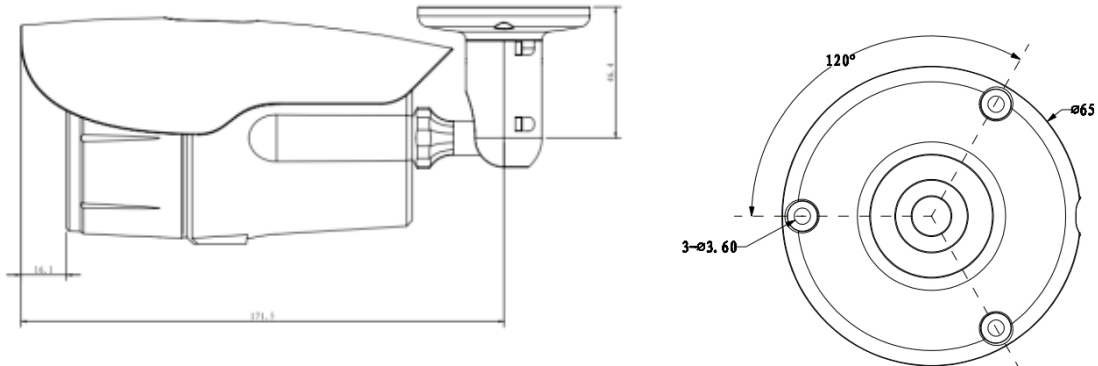

DH-CA-FW480

700TVL Day/Night Water-proof IR Camera

Features

- 1/3" SONY EXview HAD CCD II & Effio-E DSP
- High resolution of 700TVL
- DWDR, Day/Night(ICR), 2DNR, AWB, AGC, BLC, MD, Privacy Masking, Picture Adjustment
- 2.8~12mm vari-focal lens
- IR LEDs length 30m, Smart IR
- OSD, IP66, DC12V

DH-CA-FW480

Technical Specifications

Model	DH-CA-FW480P	DH-CA-FW480N
Camera		
Image Sensor	1/3" EXview HAD CCD II	
Effective Pixels	976(H)×582(V), 570K pixels	976(H)×494(V), 480K pixels
Horizontal Resolution	700TVL	
Electronic Shutter	1/50s~1/100,000s	1/60s~1/100,000s
Synchronization	Internal	
Min. Illumination	0.02Lux@F1.2(0Lux IR LED on)	
S/N Ratio	> 65dB	
Video Output	1Vp-p Composite Output (75Ω/BNC)	
Camera Features		
Max. IR LEDs Length	30m, Smart IR	
OSD	English, Chinese, French, German, Russian, Spanish, Portuguese, Japanese	
Day/Night	Auto(Electronic) / Color / B/W	
Backlight Compensation	BLC / HLC / DWDR	
White Balance	Auto Trace WB1 / Auto Trace WB2 / Manual / Auto	
Gain Control	Auto / Manual	
Noise Reduction	2D	
Privacy Masking	Up to 4 areas	
Picture Adjustment	Mirror / Brightness / Contrast / Sharpness / Hue / Gain	
Lens		
Focal Length	2.8~12mm vari-focal lens	
Angle of View	H: 90° ~28.7°	
Lens Type	Manual / Fixed Iris	
Mount Type	Φ14	
General		
Power Supply	DC12V±10%	
Power Consumption	Max 7.5W	
Working Environment	-30°C~+60°C / 20%~80%RH	
Ingress Protection	IP66	
Dimensions(W×D×H)	202mm×83.9mm×82.7mm	
Weight	0.65kg	
Others	Default: bracket included	

DH-CA-FW480

Dimensions (mm)

Dahua Technology Co., Ltd.

1187 BinAn Road, Binjiang District, Hangzhou, China

Tel: +86-571-87688883

Fax: +86-571-87688815

Email: overseas@dahuatech.com

www.dahuatech.com